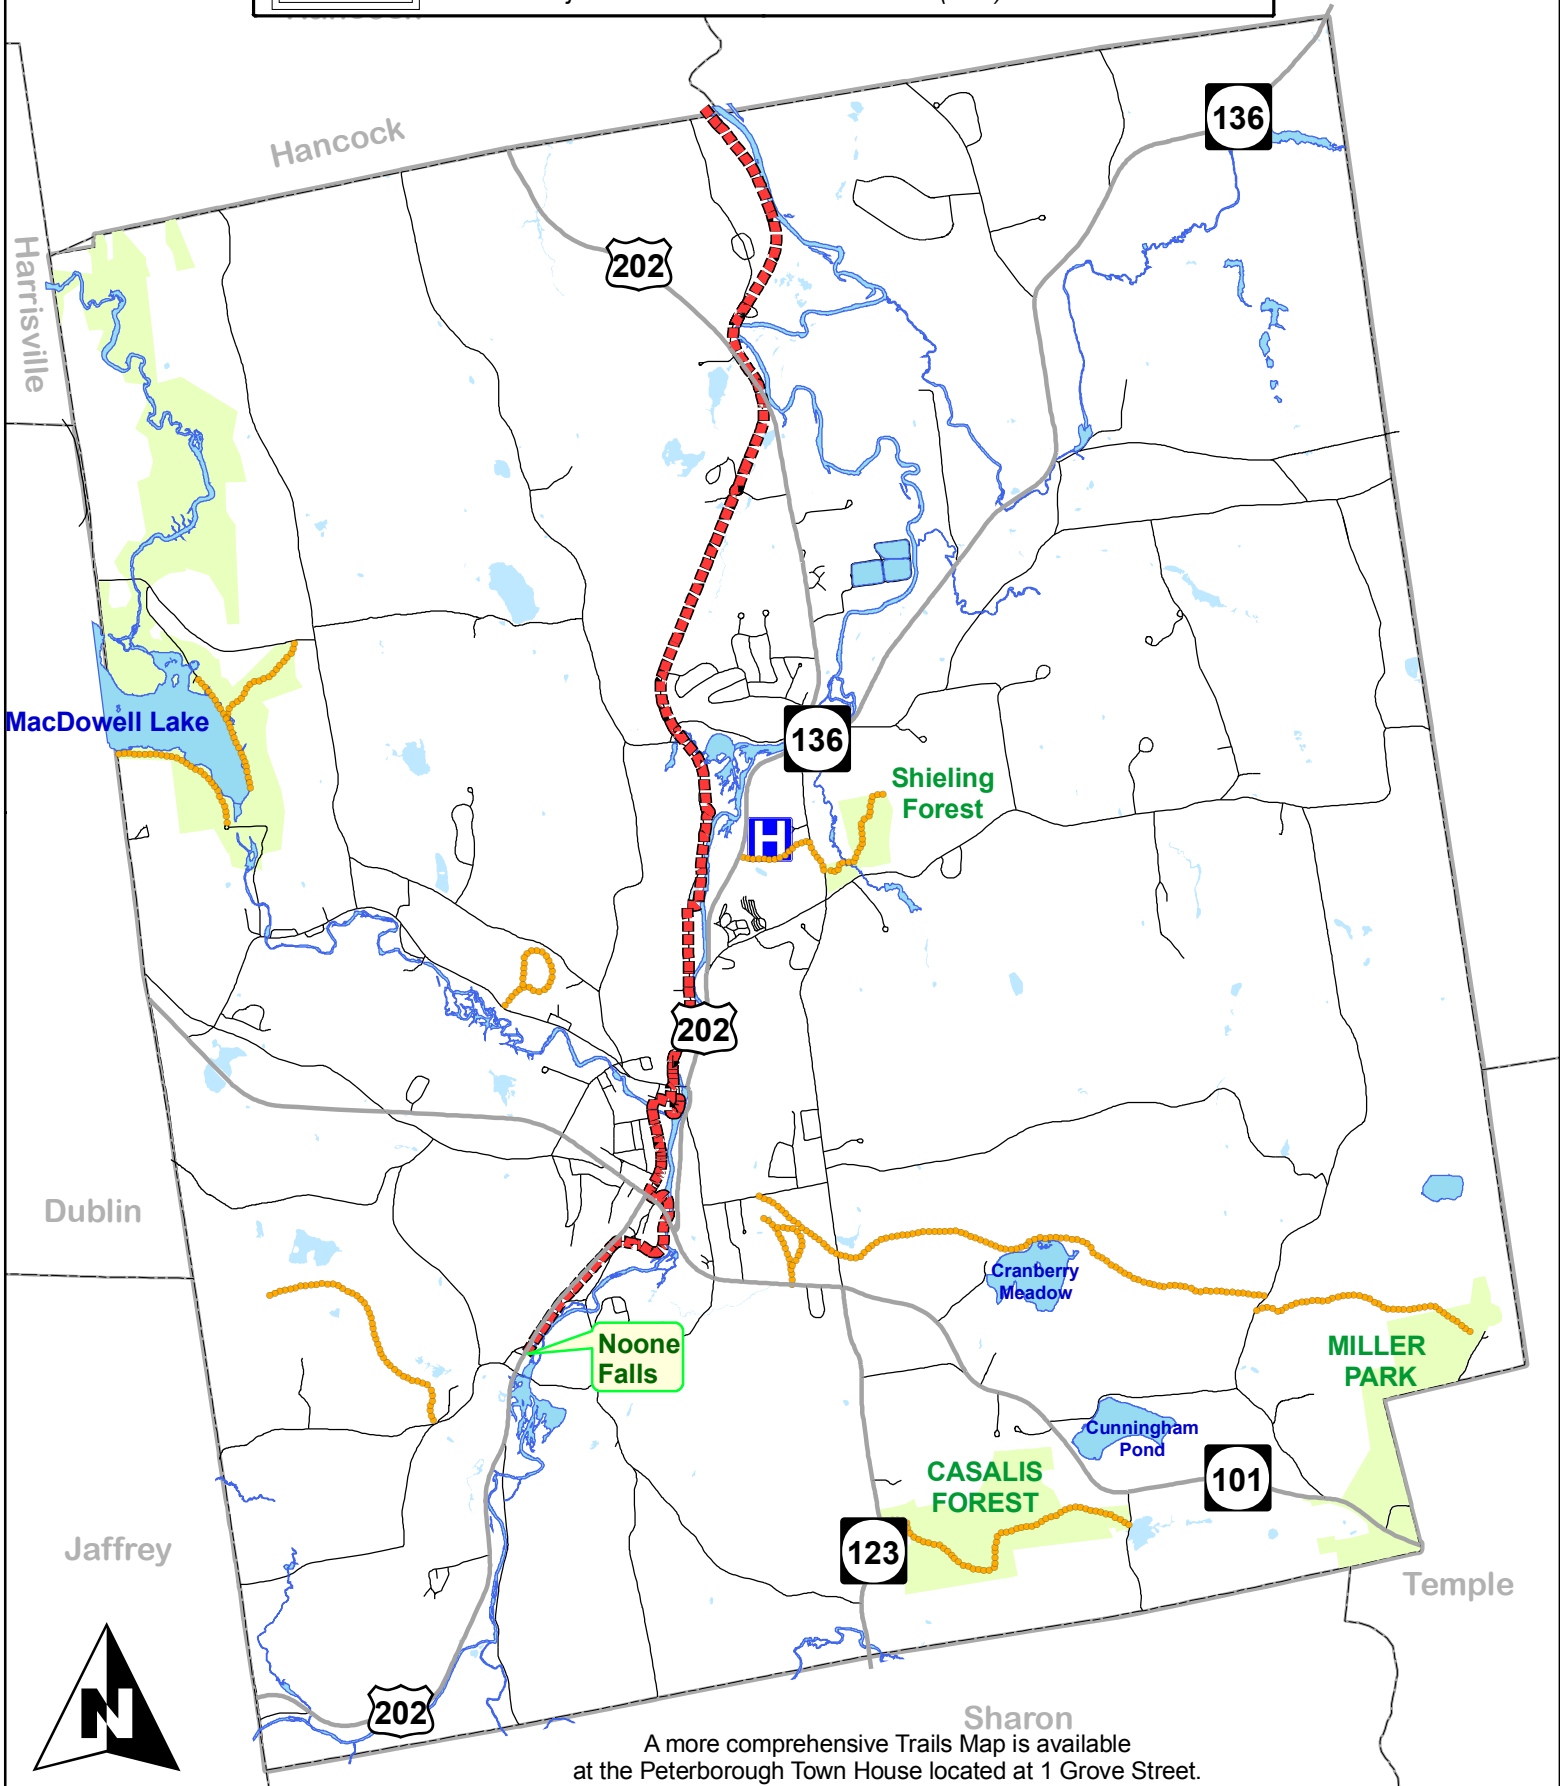

Common Pathway & Other Trails in Peterborough, NH

Common Path (Approx 6.5 miles)

Others Trails

Created by Office of Community Development, August 31, 2010.

All data from Town of Peterborough GIS (TOPGIS)

Projection: NAD 1983 NH StatePlane (Feet)

Greenfield

A more comprehensive Trails Map is available at the Peterborough Town House located at 1 Grove Street.